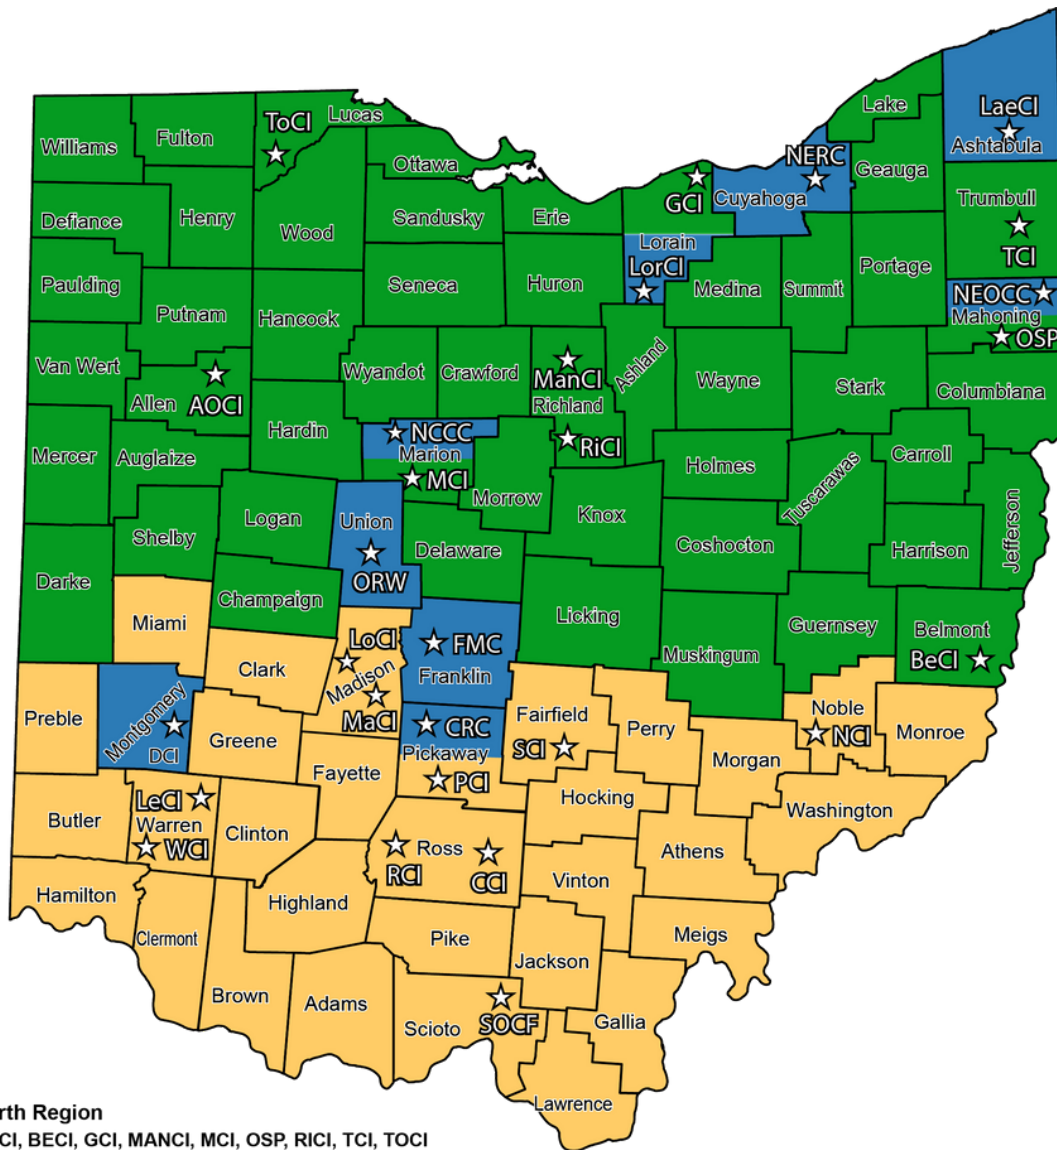

OFFICE OF PRISONS

REGIONS

- North Region**
 AOCI, BECI, GCI, MANCI, MCI, OSP, RIC1, TCI, TOCI
 Ed Banks, Regional Director
- South Region**
 CCI, LECl, LOCl, MACI, NCI, PCI, SCI, SOCF, WCI
 Donald Morgan, Regional Director
- Specialty Region**
 CRC, DCI, FMC, LAECI, LORCI, NCCC, NEOCC, NERC, ORW
 Chuck Bradley, Regional Director

Office of Prisons Administrative Assistants	
Brian Niceswanger *All prisons north of I-70	AOCI, BECI, GCI, LAECI, LORCI, MANCI, MCI, NCCC, NERC, NEOCC, ORW, OSP, RIC1, TCI & TOCI
Cassy Wilkins *All prisons south of I-70	CCI, CRC, DCI, FMC, LECl, LOCl, MACI, NCI, PCI, RIC1, SCI, SOCF & WCI