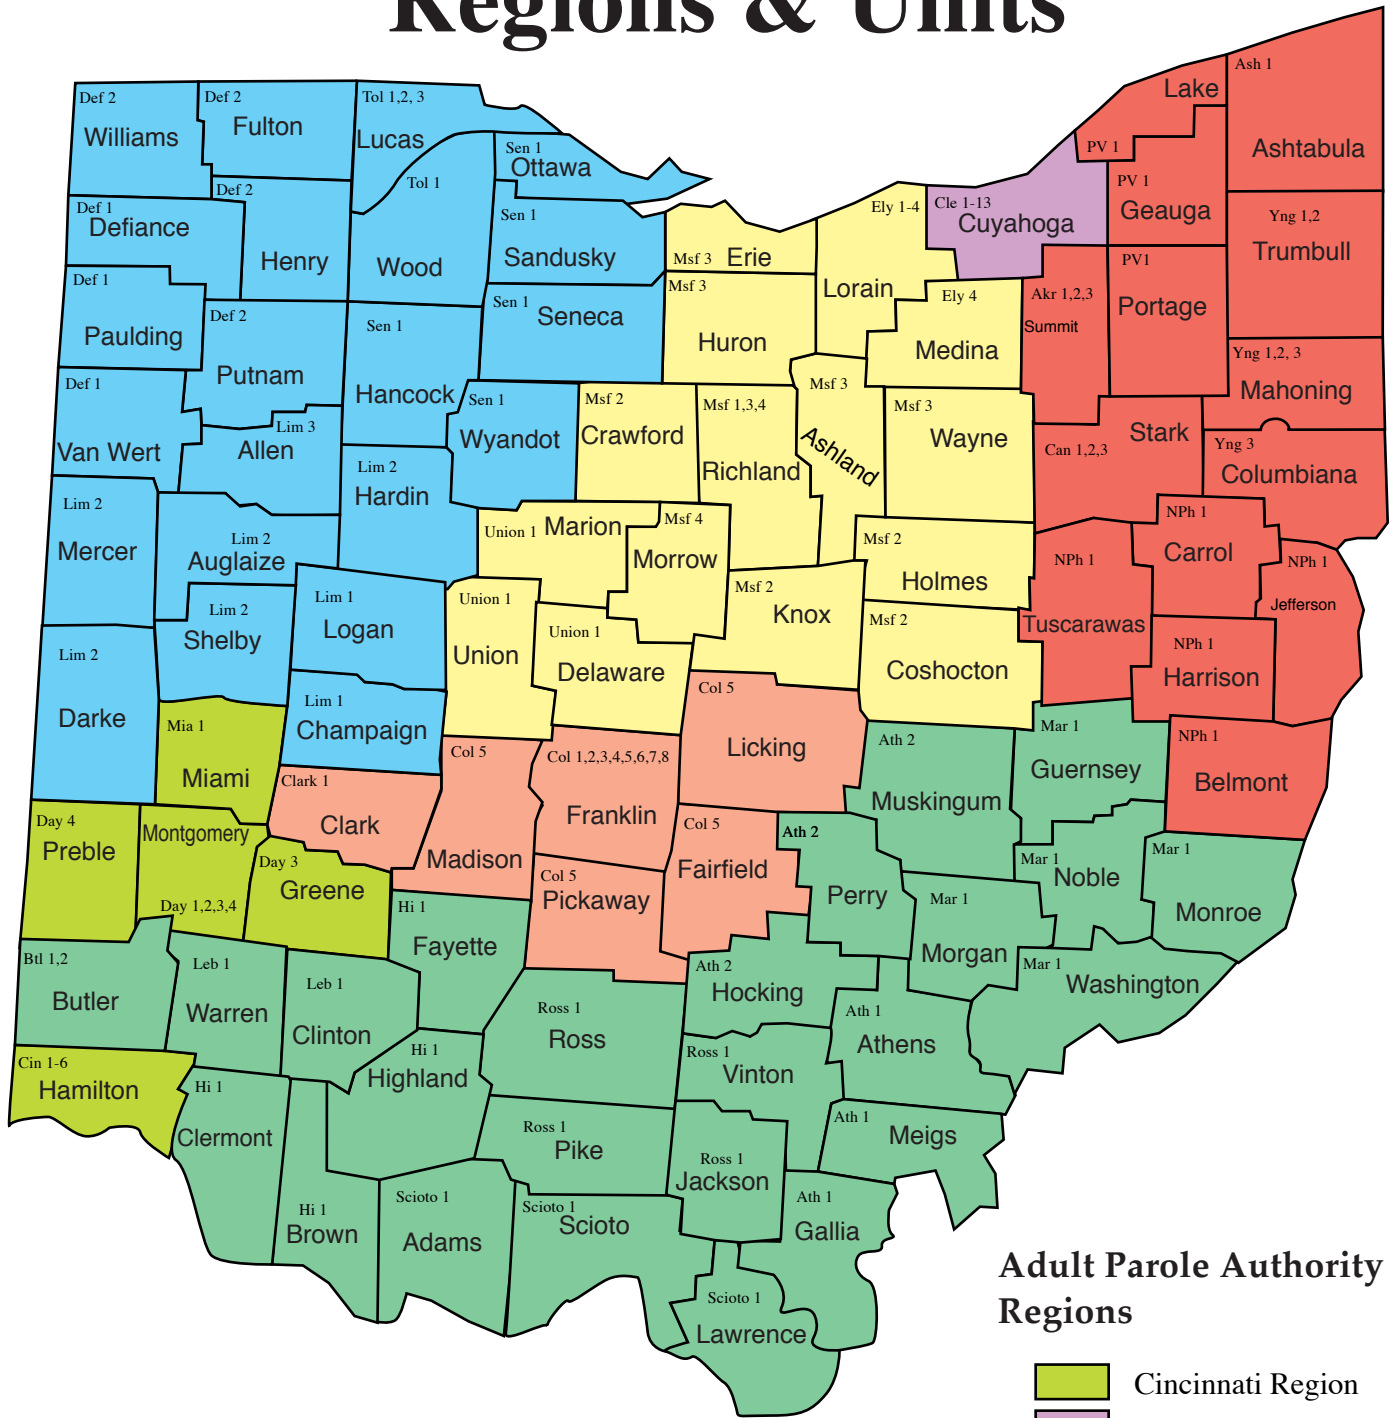

Adult Parole Authority Regions & Units

Adult Parole Authority Regions

- Cincinnati Region
- Cleveland Region
- Columbus Region
- Chillicothe Region
- Akron Region
- Lima Region
- Mansfield Region

Rev. 08/23/07