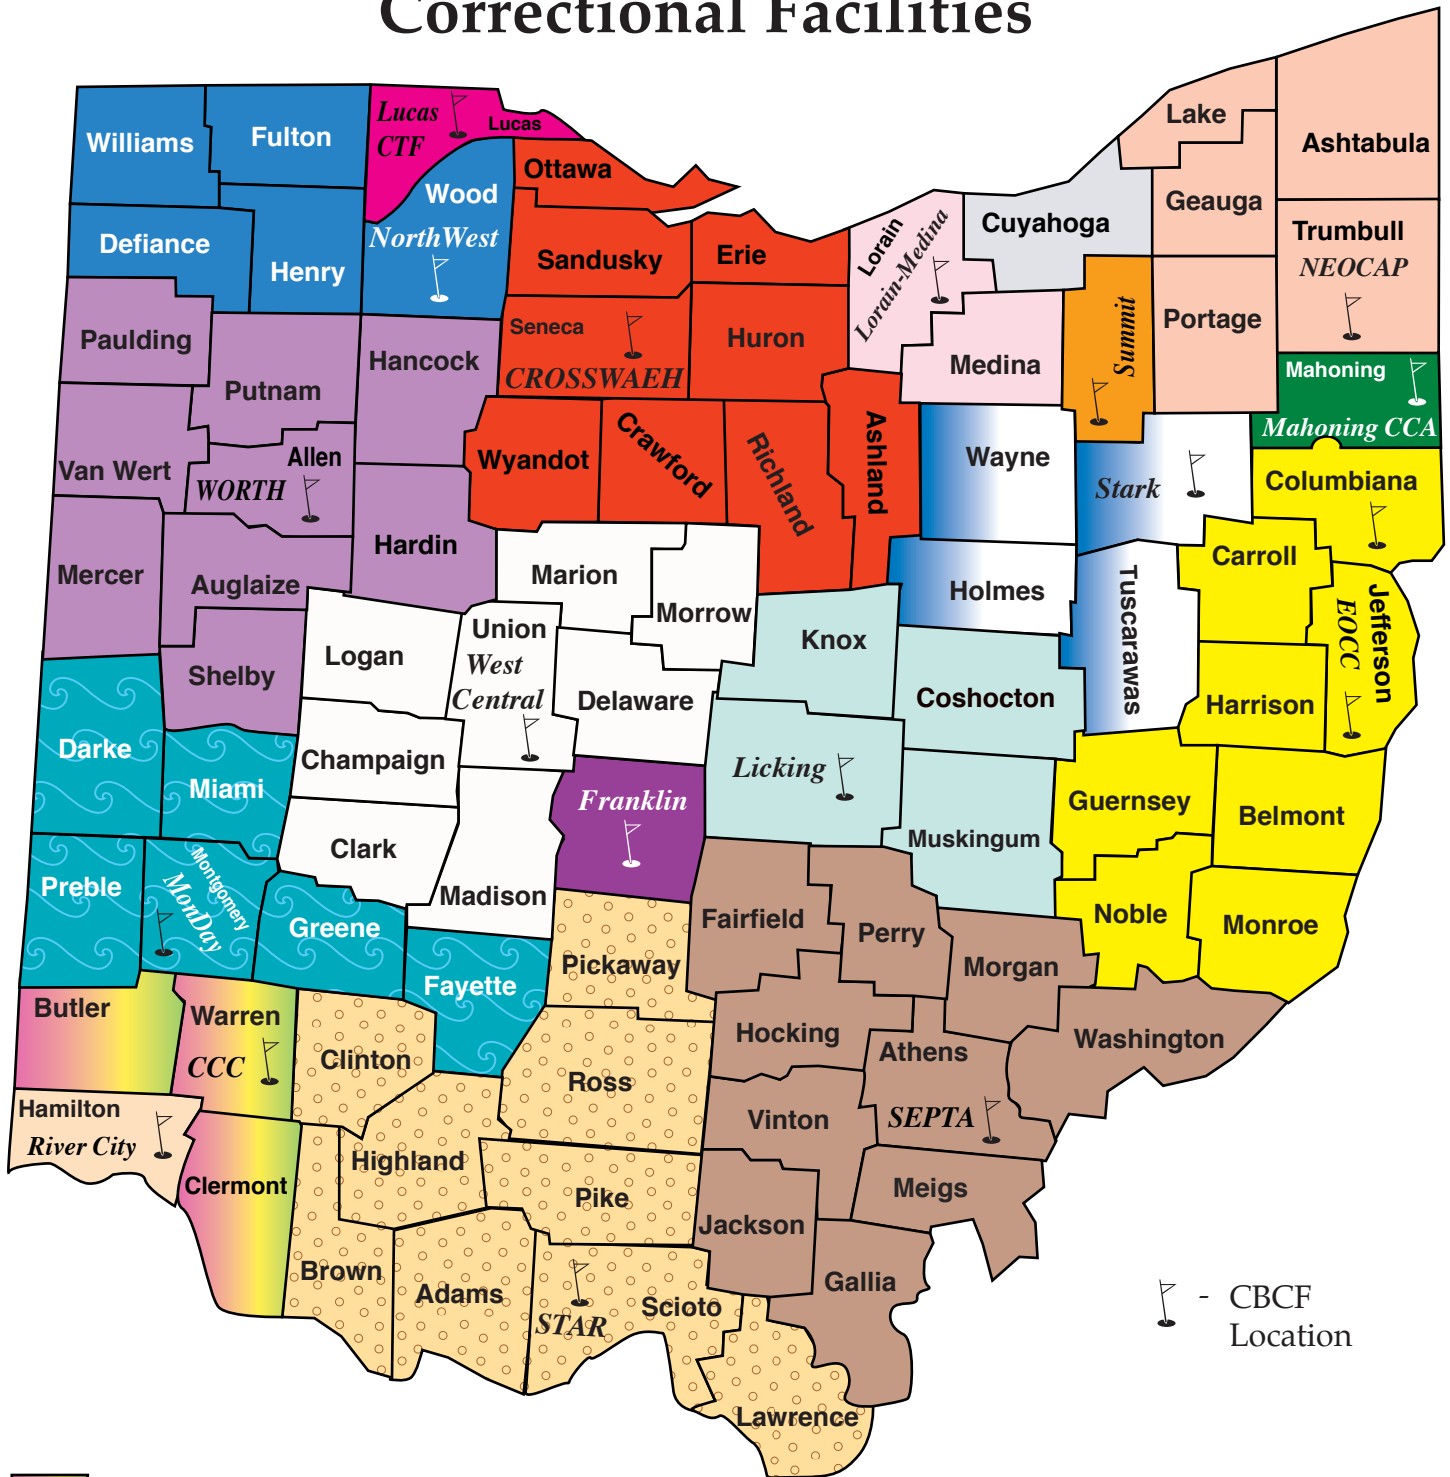

Community-Based Correctional Facilities

🚩 - CBCF Location

CCC

CROSSWAEH

EOCC

* female facility located in Columbiana

Franklin

Licking-Muskingum

Lorain-Medina

Lucas CTF

Mahoning CCA

MonDay CCI

NEOCAP

NorthWest

River City

SEPTA

STAR CJC

Stark Regional CCC

Summit

West Central

WORTH Center

December 2003